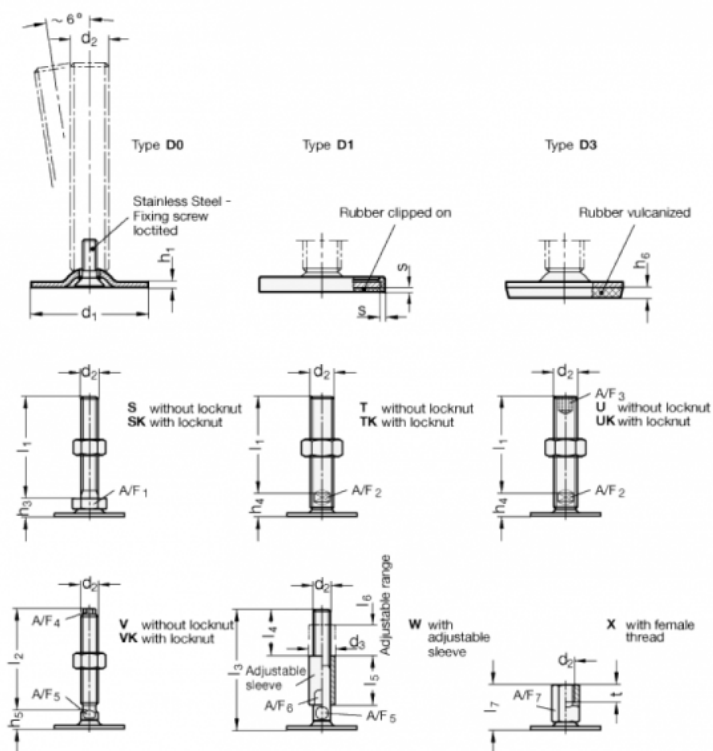

Data Sheet

Article number: 204140M16150D3UK

Description: E+G levelling foot
GN 41-40-M16-150-D3-UK

Note: UK With nut, Hexagon socket at the top, Wrench flat at the bottom

Measures

A/F2 = 12

s =

A/F3 = 8

d1 = 40

d2 = M16

h1 = 2

h4 = 17

h6 = 3.5

l1 = 150